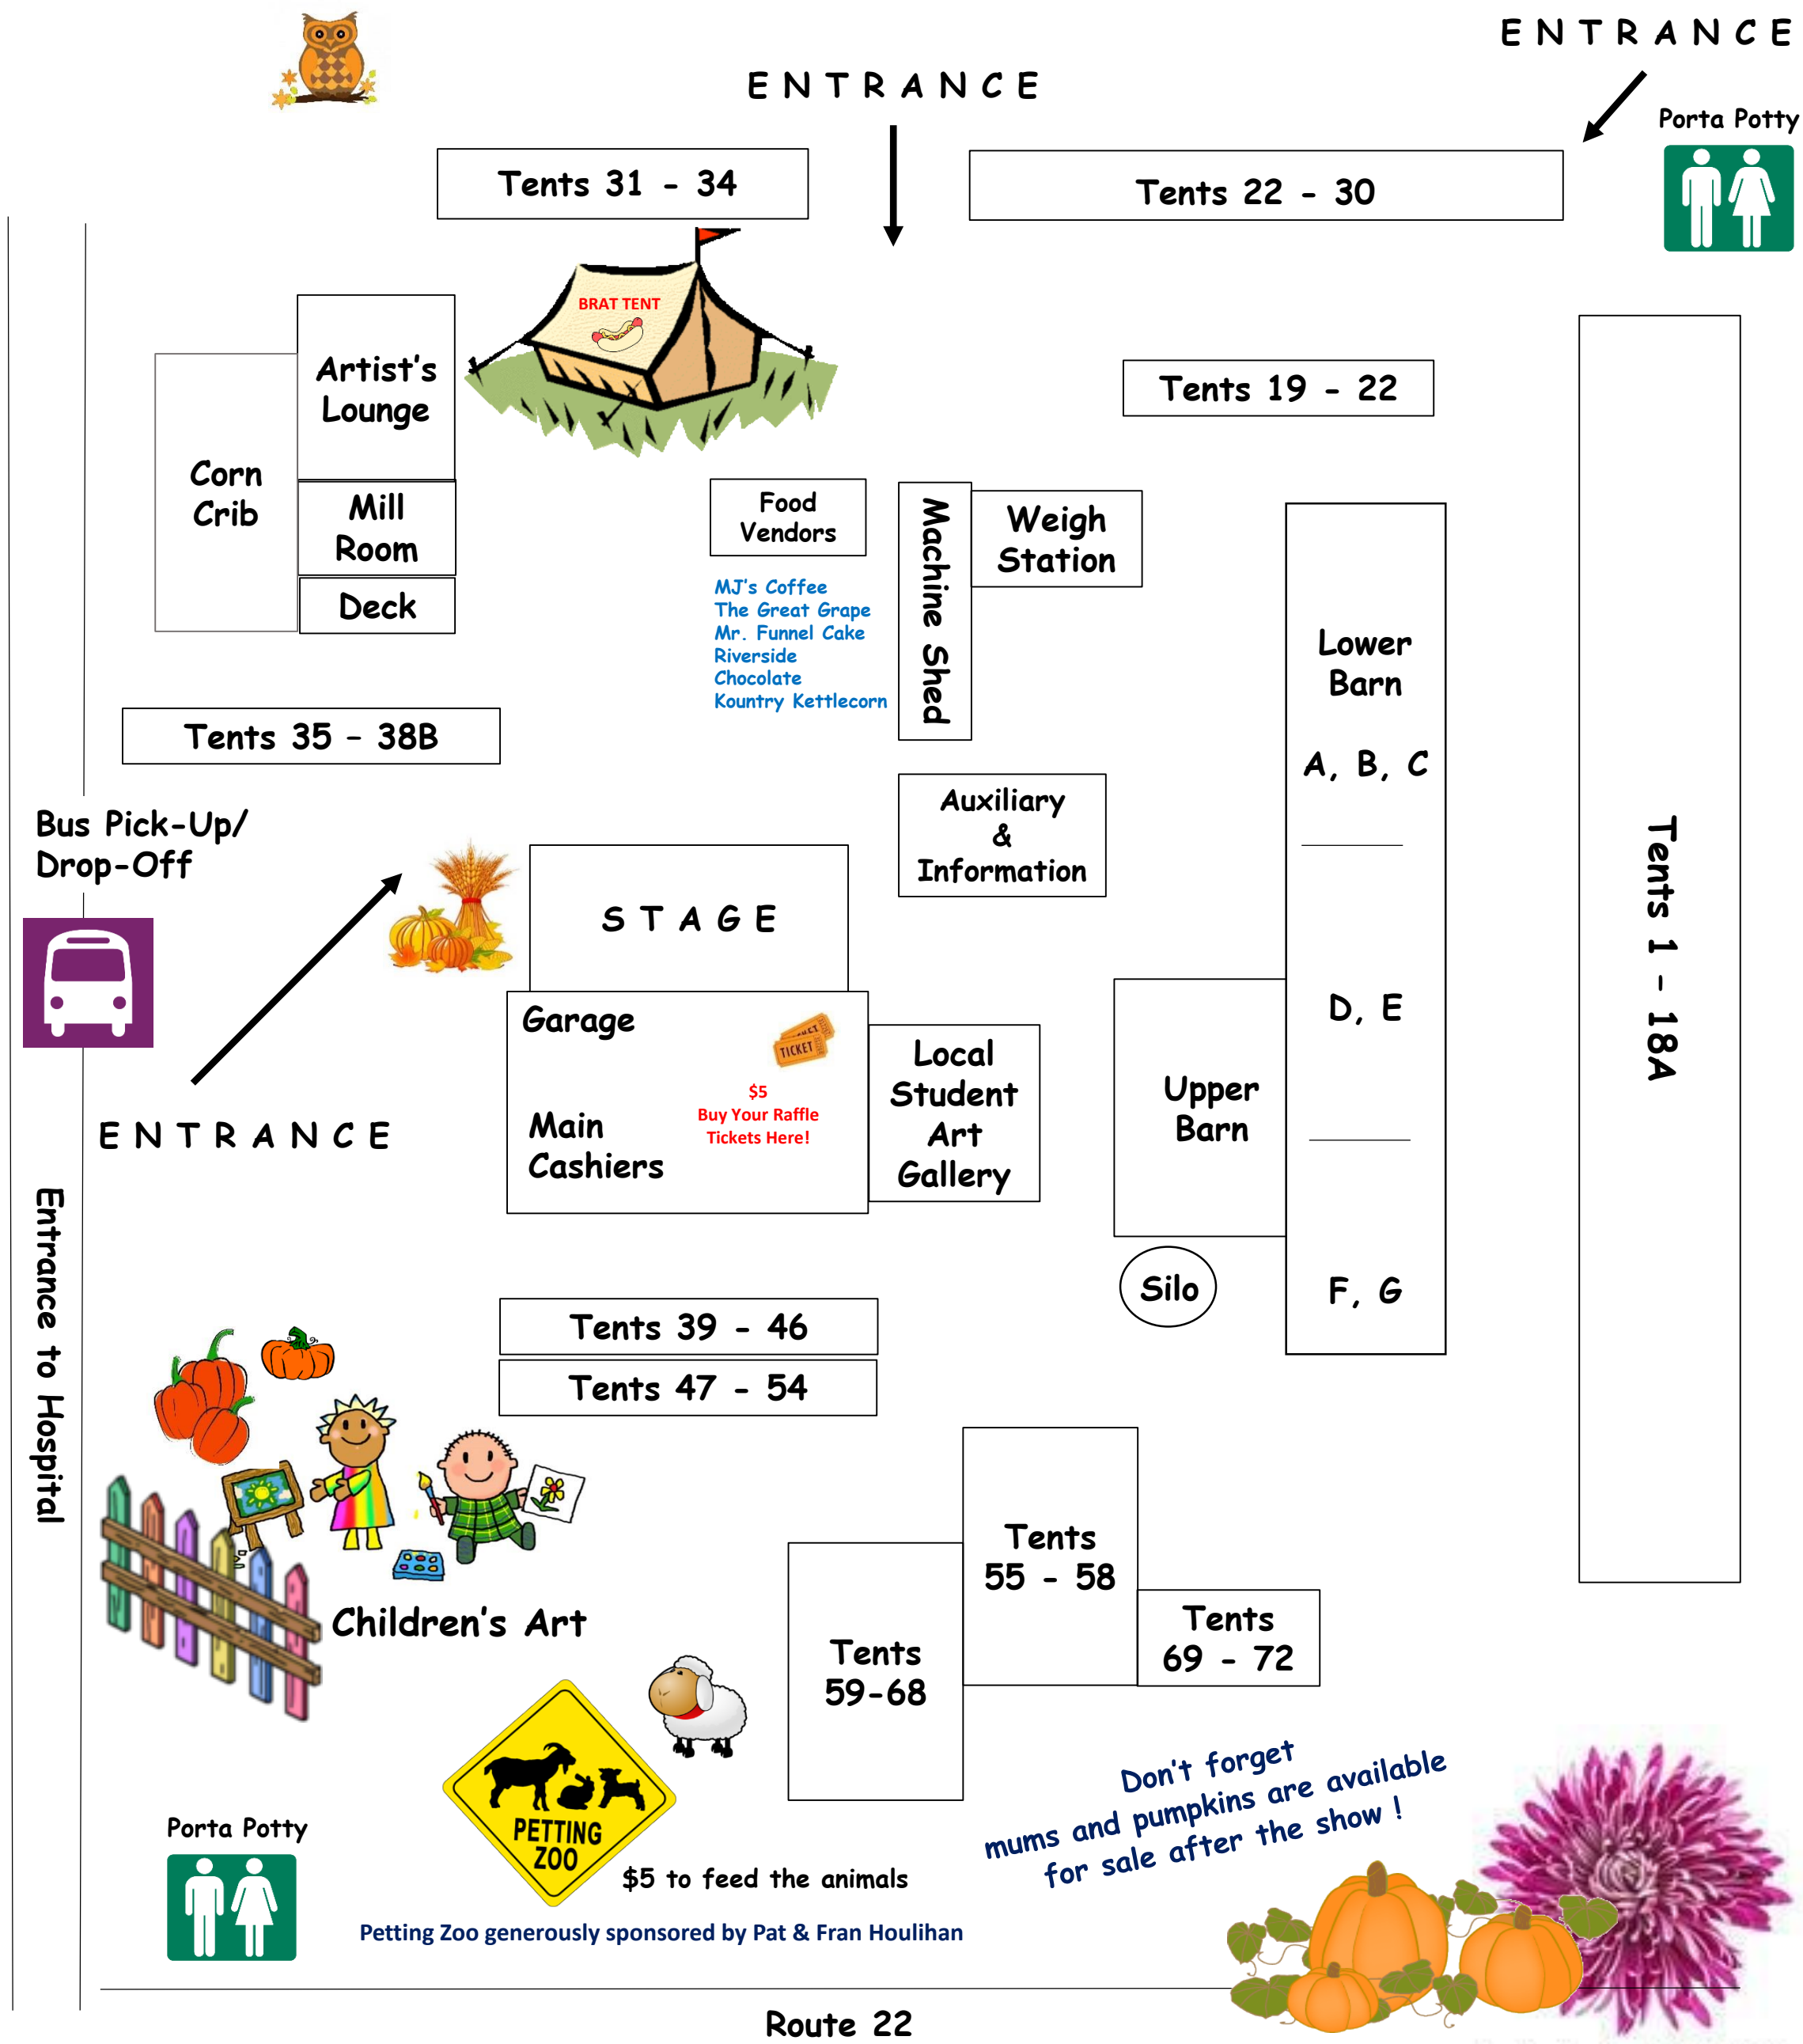

Art in the Barn Map of Grounds

Remember to Participate in the Raffle Which Are Donations From Our Artists !

The raffle table is located in the Main Cashier's Garage.

Drawings to take place hourly. Winners need not be present.